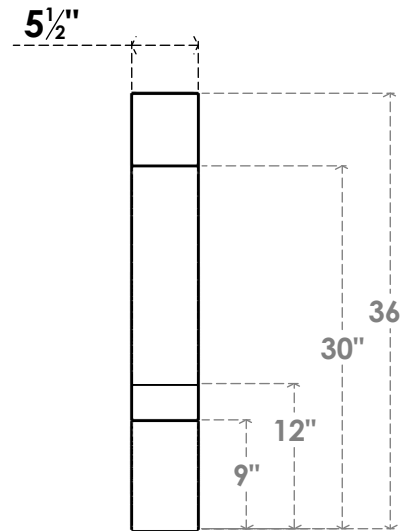

ITEM NUMBER: BRCPC055X32000X36000BOA

5 1/2"W X 32"D X 36"H BALBOA ARCHITECTURAL GRADE PVC CLOSED KNEE BRACE

SIDE PROFILE

FRONT PROFILE

ISOMETRIC

EKENA MILLWORK
2300 WEST MAIN ST.
CLARKSVILLE, TX 75426
TOLL FREE: 866-607-0453
WWW.EKENAMILLWORK.COM