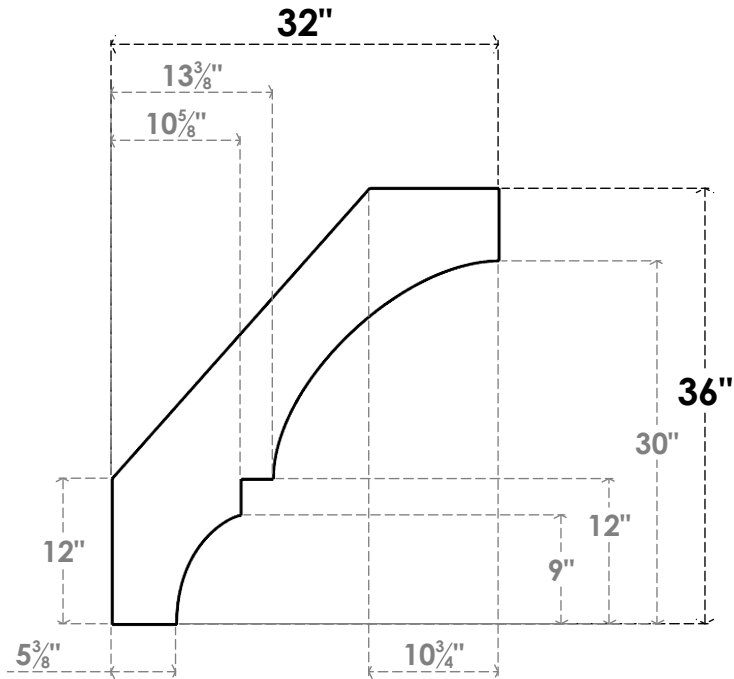

ITEM NUMBER: BRCPC055X32000X36000BOA

5 1/2"W X 32"D X 36"H BALBOA ARCHITECTURAL GRADE PVC CLOSED KNEE BRACE

SIDE PROFILE

FRONT PROFILE

ISOMETRIC

EKENA MILLWORK
2300 WEST MAIN ST.
CLARKSVILLE, TX 75426
TOLL FREE: 866-607-0453
WWW.EKENAMILLWORK.COM